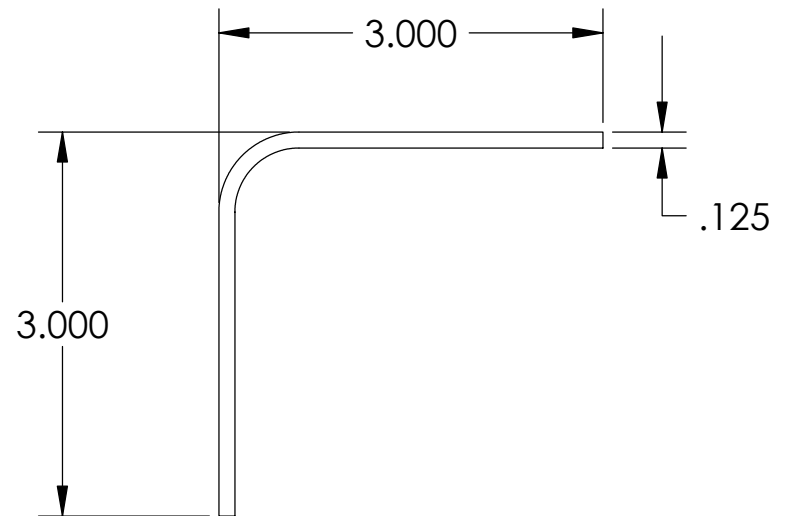

Deck Brace

Part # : AL-2001-R

Color : Black

Material : RPVC

Description :

For pricing and availability, please contact a sales representative at 954.608.2473.

lookout industries • plastics design + manufacturing • 2710 kanasita drive hixson, tn 37343
phone 423.877.3480 fax 423.877.0236 • www.lookoutind.com • info@lookoutind.com