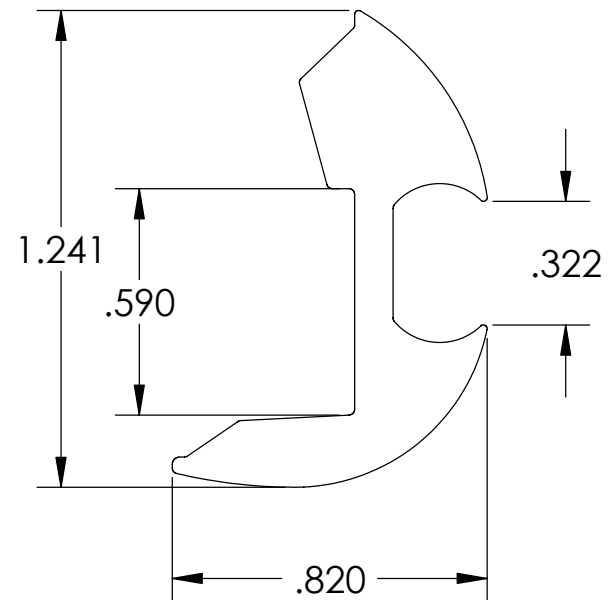

Walleye Boat Rub Rail

Part # : AL-2008-S

Color : Custom Colors Available

Material : Semi-Rigid PVC (100 Dur)

Description :

For pricing and availability, please contact a sales representative at 954.608.2473.