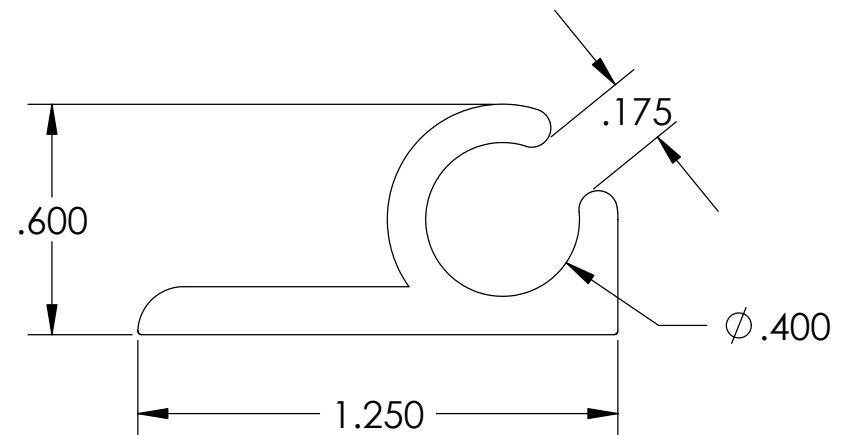

Top Opening Seat Spline Holder

Part # : AL-2012-R

Color : White

Material : RPVC

Description :
Works with Part #AL-2640-F (Seat Spline).

For pricing and availability, please contact a sales representative at 954.608.2473.