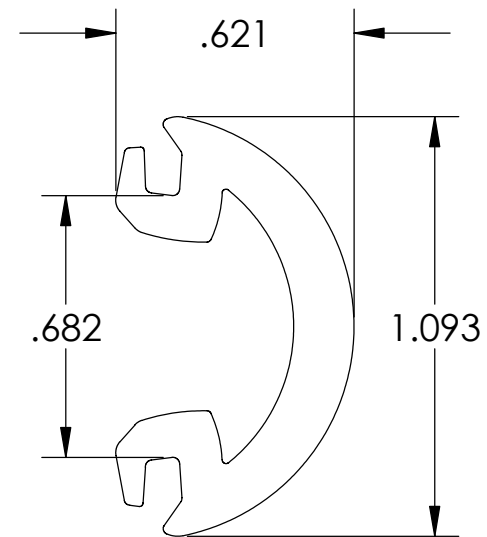

Rub Rail Insert

Part # : AL-2014-R

Color : Custom Colors Available

Material : RPVC

Description :

For pricing and availability, please contact a sales representative at 954.608.2473.

lookout industries • plastics design + manufacturing • 2710 kanasita drive hixson, tn 37343
phone 423.877.3480 fax 423.877.0236 • www.lookoutind.com • info@lookoutind.com