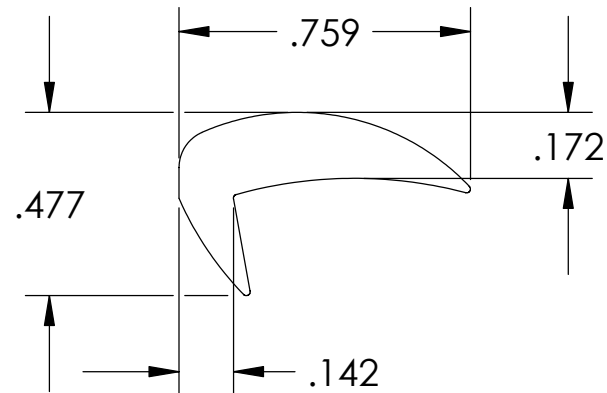

# 'L' Shaped Console Trim w/Tape

Part # : AL-2016-F

Color : Custom Colors Available

Material : Flexible PVC (80 Durometer)

Description :

For pricing and availability, please contact a sales representative at 954.608.2473.

lookout industries • plastics design + manufacturing • 2710 kanasita drive hixson, tn 37343  
phone 423.877.3480 fax 423.877.0236 • [www.lookoutind.com](http://www.lookoutind.com) • [info@lookoutind.com](mailto:info@lookoutind.com)