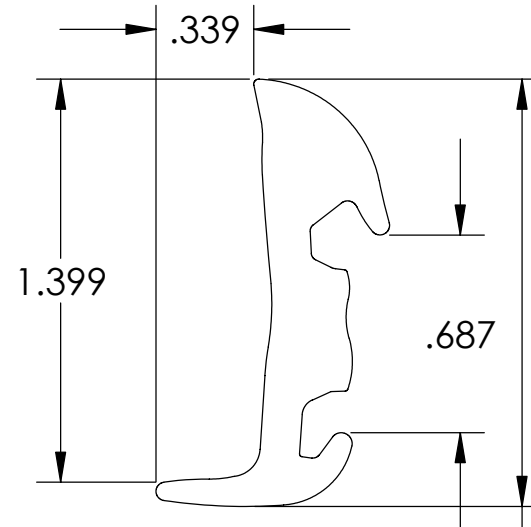

Rub Rail

Part # : AL-2022-S

Color : Custom Colors Available

Material : Semi-Rigid PVC

Description :

For pricing and availability, please contact a sales representative at 954.608.2473.

lookout industries • plastics design + manufacturing • 2710 kanasita drive hixson, tn 37343
phone 423.877.3480 fax 423.877.0236 • www.lookoutind.com • info@lookoutind.com