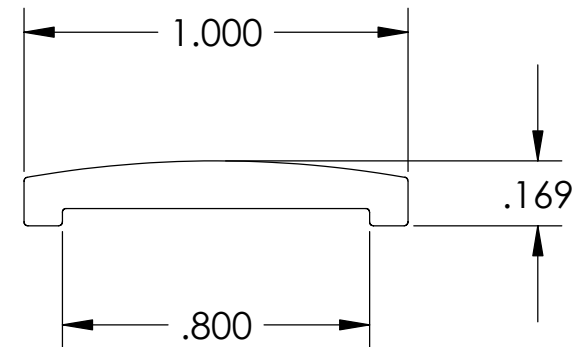

1" Carpet Edge, 3/4" Tape

Part # : AL-2023-F

Color : Custom Colors Available

Material : Flexible PVC

Description :

For pricing and availability, please contact a sales representative at 954.608.2473.

lookout industries • plastics design + manufacturing • 2710 kanasita drive hixson, tn 37343
phone 423.877.3480 fax 423.877.0236 • www.lookoutind.com • info@lookoutind.com