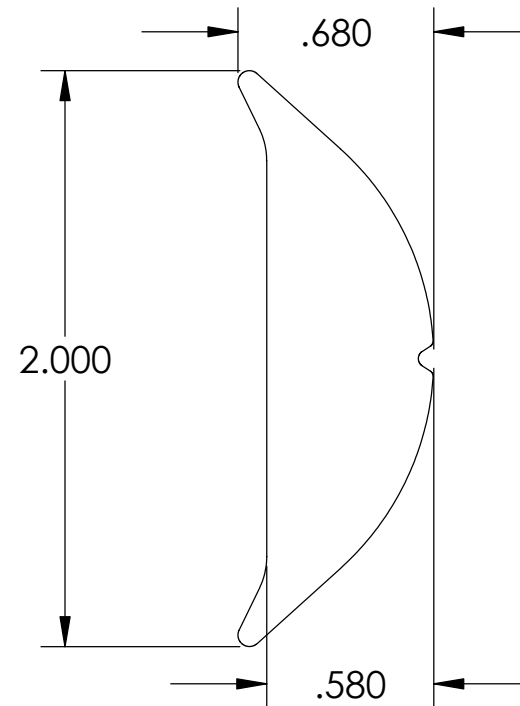

2" Half Round Rub Rail

4/15/05

Part # : AL-2031

Color : Custom Colors Available

Material : Rigid PVC

Description :

For pricing and availability, please contact a sales representative at 423.877.3480.

lookout industries • 2710 kanasita drive hixson, tn 37343 ph 423.877.3480 fax 423.877.0236 • lookoutind.com • info@lookoutind.com