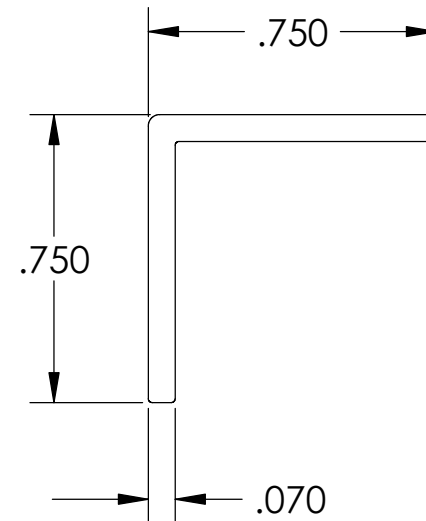

3/4" X 3/4" Rigid Angle

Part # : AL-2035-R

Color : Black

Material : RPVC

Description :

For pricing and availability, please contact a sales representative at 954.608.2473.

lookout industries • plastics design + manufacturing • 2710 kanasita drive hixson, tn 37343
phone 423.877.3480 fax 423.877.0236 • www.lookoutind.com • info@lookoutind.com