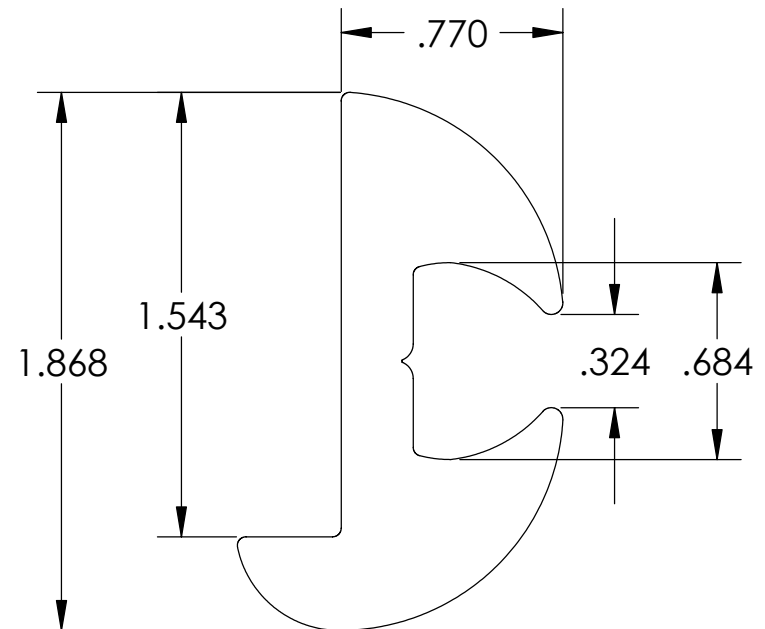

# 1.75" Rub Rail

Part # : AL-2052-F

Color : Black

Material :

Description :

For pricing and availability, please contact a sales representative at 954.608.2473.

lookout industries • plastics design + manufacturing • 2710 kanasita drive hixson, tn 37343  
phone 423.877.3480 fax 423.877.0236 • www.lookoutind.com • info@lookoutind.com