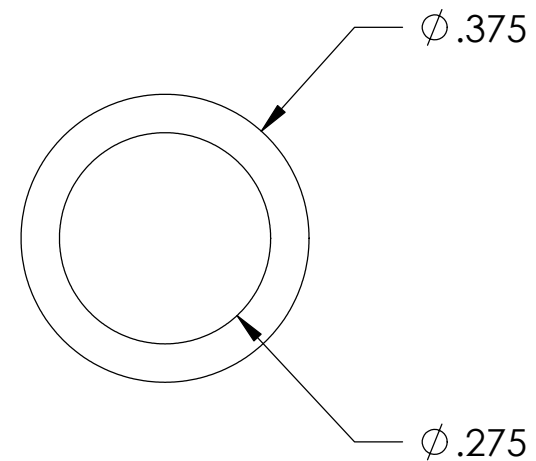

0.375" Tube Insert - Flex

Part # : AL-2130-F

Color : Black

Material : Flexible PVC (92 Durometer)

Description :

For pricing and availability, please contact a sales representative at 954.608.2473.

lookout industries • plastics design + manufacturing • 2710 kanasita drive hixson, tn 37343
phone 423.877.3480 fax 423.877.0236 • www.lookoutind.com • info@lookoutind.com