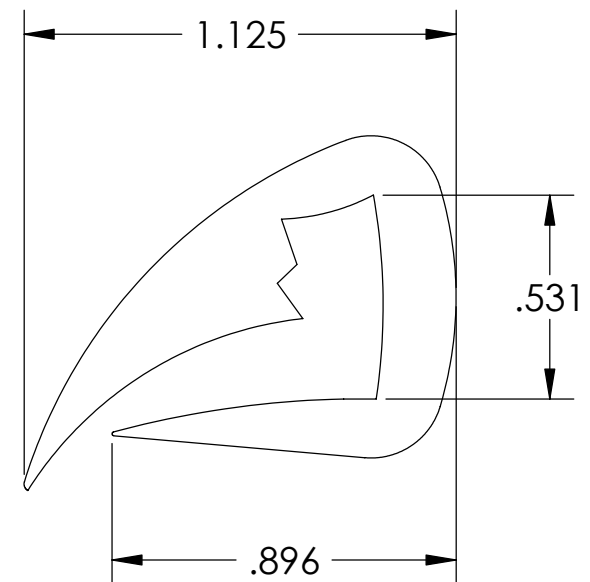

## Small Knock-On Rub Rail

Part # : AL-2135-F

Color : Black

Material : PVC (92 Durometer)

Description :

For pricing and availability, please contact a sales representative at 954.608.2473.

lookout industries • plastics design + manufacturing • 2710 kanasita drive hixson, tn 37343  
phone 423.877.3480 fax 423.877.0236 • www.lookoutind.com • info@lookoutind.com