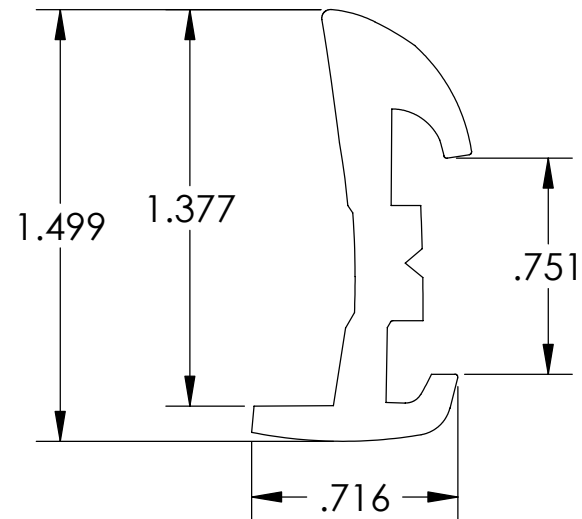

1.5" Rub Rail

Part # : AL-2235-R

Color : Custom Colors Available

Material : RPVC

Description :

For pricing and availability, please contact a sales representative at 954.608.2473.

lookout industries • plastics design + manufacturing • 2710 kanasita drive hixson, tn 37343
phone 423.877.3480 fax 423.877.0236 • www.lookoutind.com • info@lookoutind.com