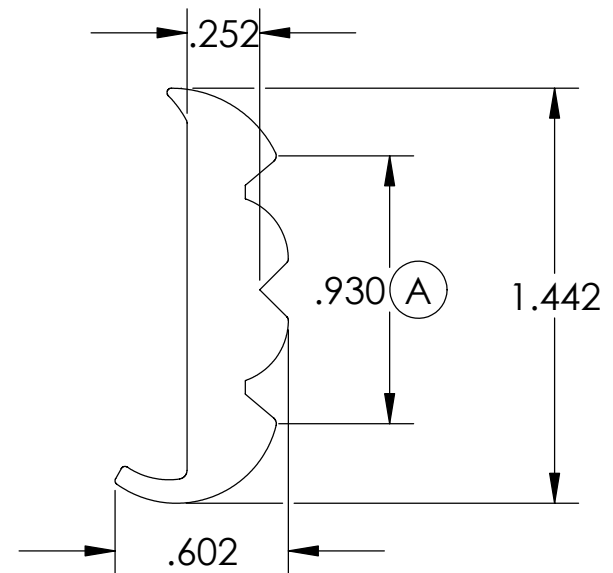

# 1.50" Rub Rail

Part # : AL-2348-R

Color : Custom Colors Available

Material : RPVC

Description :

(A) Critical dimension for reference. Stainless steel insert should fit snug on part.

For pricing and availability, please contact a sales representative at 954.608.2473.