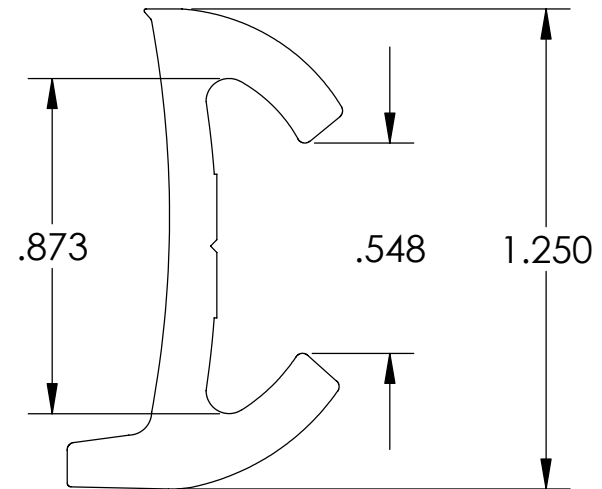

# Rigid Rub Rail

Part # : AL-2501

Color : Custom Colors Available

Material : RPVC

Description :

For pricing and availability, please contact a sales representative at 954.608.2473.

lookout industries • plastics design + manufacturing • 2710 kanasita drive hixson, tn 37343  
phone 423.877.3480 fax 423.877.0236 • www.lookoutind.com • info@lookoutind.com