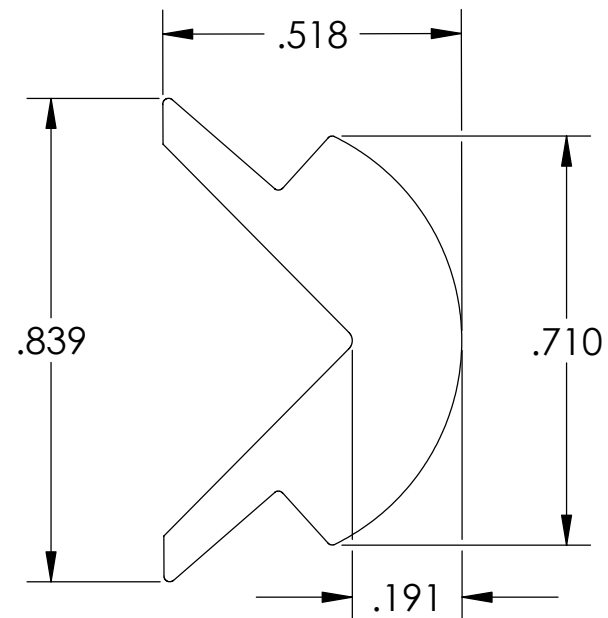

Rub Rail - 'V' Insert

Part # : AL-2502-F

Color : Custom Colors Available

Material : Flexible PVC (92 Durometer)

Description :

For pricing and availability, please contact a sales representative at 954.608.2473.