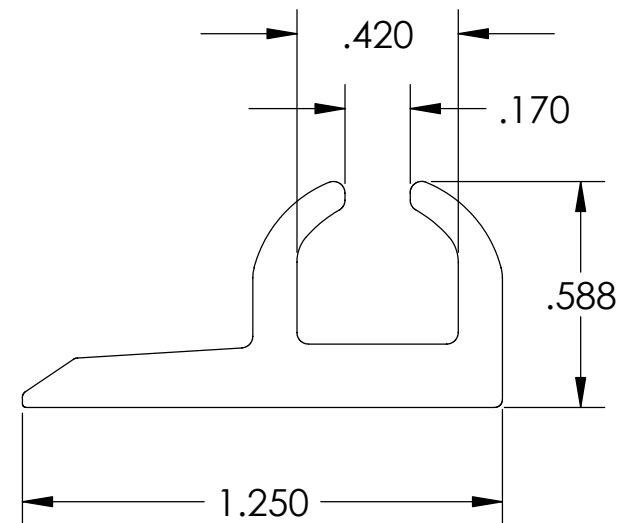

## Seat Spline Holder

Part # : AL-2641-R

Color : Custom Colors Available

Material : RPVC

Description :  
Works with Part #AL-2640-F (Seat Spline).

For pricing and availability, please contact a sales representative at 954.608.2473.